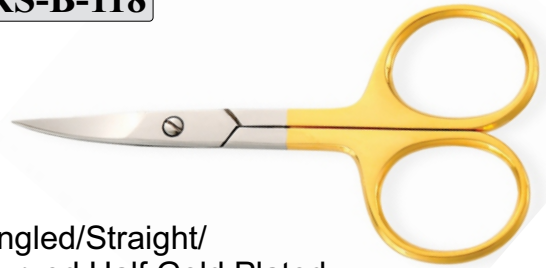

RS-B-115

Angled/Straight/
Curved Half Gold Plated

Available Sizes:
4.0" , 4.5"

Manicure Scissors

RS-B-116

Angled/Straight/
Curved Half Gold Plated

Available Sizes:
4.0" , 4.5"

Manicure Scissors

RS-B-117

Angled/Straight/
Curved Half Gold Plated

Available Sizes:
3.5"

Manicure Scissors

RS-B-118

Angled/Straight/
Curved Half Gold Plated

Available Sizes:
3.5"

Manicure Scissors