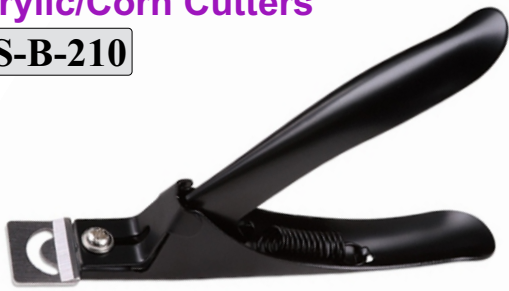

Acrylic/Corn Cutters

RS-B-210

Black Handle

Available Sizes:
12.5 cm