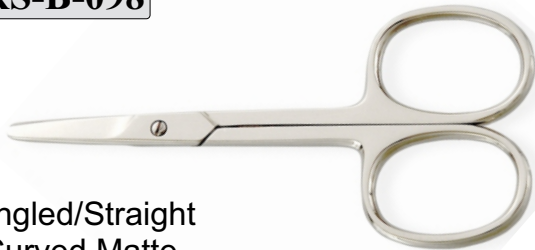

Manicure Scissors

RS-B-098

Angled/Straight
/Curved Matte

Available Sizes:
3.5"