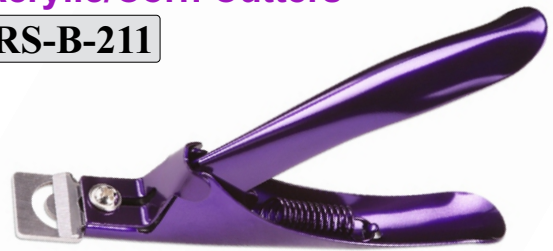

Pink handle

Available Sizes:
12.5 cm

Acrylic/Corn Cutters

RS-B-210

Black Handle

Available Sizes:
12.5 cm

Acrylic/Corn Cutters

RS-B-211